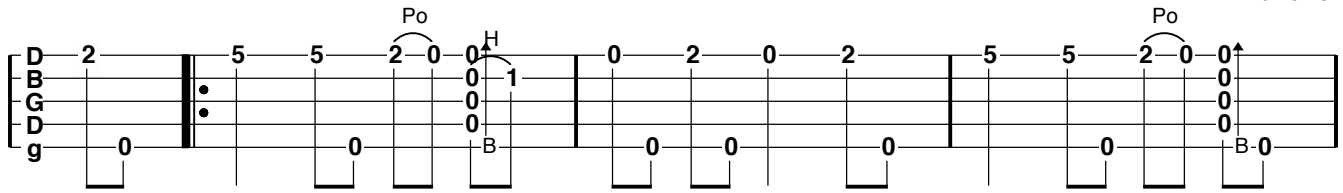

Cripple Creek - Chester Nolan

G - gDGBD

Taught by Candy Goldman
Walker Creek Music Camp 2013
Tab by Ken Torke
www.TaterJoes.com
10/15/13

This is a modal sounding version and not the typical Cripple Creek.

ASHO = alternate string hammer-ons. Strike one string then hammer onto the un-struck string to sound it. Alternately, you could do these as drop thumbs.

Other notes in parentheses are played, but not the emphasized melody note.