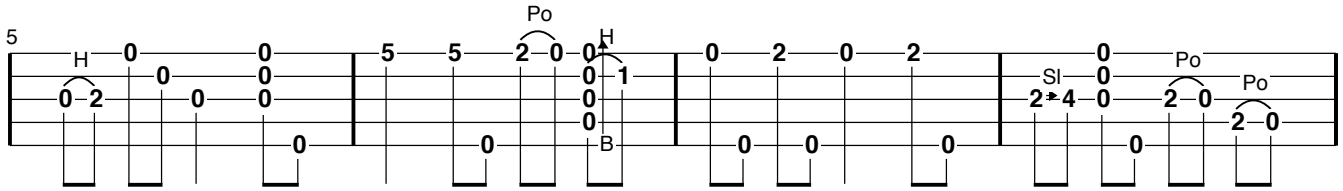

Cripple Creek - Chester Nolan

G - gDGBD

Taught by Candy Goldman
Walker Creek Music Camp 2013
Tab by Ken Torke
www.TaterJoes.com
10/15/13

This is a modal sounding version and not the typical Cripple Creek.

ASHO = alternate string hammer-ons. Strike one string then hammer onto the un-struck string to sound it. Alternately, you could do these as drop thumbs.

Other notes in parentheses are played, but not the emphasized melody note.