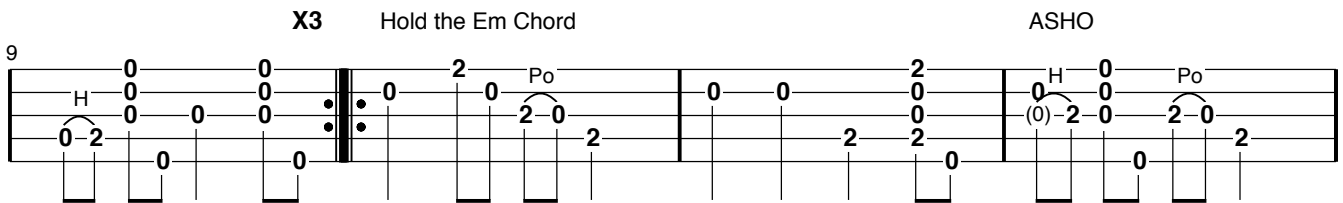

Cripple Creek - Chester Nolan

G - gDGBD

Taught by Candy Goldman
Walker Creek Music Camp 2013
Tab by Ken Torke
www.TaterJoes.com
10/15/13

This is a modal sounding version and not the typical Cripple Creek.

ASHO = alternate string hammer-ons. Strike one string then hammer onto the un-struck string to sound it. Alternately, you could do these as drop thumbs.

Other notes in parentheses are played, but not the emphasized melody note.