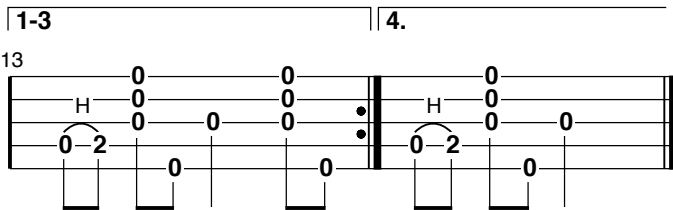

Cripple Creek - Chester Nolan

G - gDGBD

Taught by Candy Goldman
Walker Creek Music Camp 2013
Tab by Ken Torke
www.TaterJoes.com
10/15/13

This is a modal sounding version and not the typical Cripple Creek.

ASHO = alternate string hammer-ons. Strike one string then hammer onto the un-struck string to sound it. Alternately, you could do these as drop thumbs.

Other notes in parentheses are played, but not the emphasized melody note.